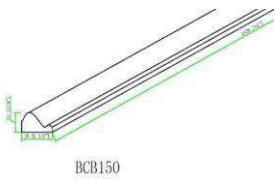

Note: this Chair Rail Molding is about 1 3/8" high, 3/4" wide and 96" long

ITEM:LIGHT RAIL	Dimension(w)x(h)x(L)	GOLDEN MAPLE	ROYAL MAHOGANY MAPLE	ALPINE WHITE SHAKER(AS)	ESPRESSO SHAKER	Vanilla Cream Maple	ENGLISH CHESTNUT MAPLE
TLR8-1	1 5/16"X1"X96"	✓	✓	N/A	N/A	✓	✓
TLR8-2	1 5/16"X1"X96"	N/A	N/A	✓	✓	N/A	N/A