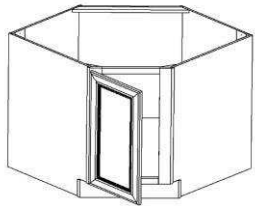

ITEM:CORNER SI	Dimension(w)x(h)x(d)	GOLDEN MAPLE	ROYAL MAHOGANY MAPLE	ALPINE WHITE SHAKER(AS)	ESPRESSO SHAKER	Vanilla Cream Maple	ENGLISH CHESTNUT MAPLE
CSB36	36"X34.5"X36"	✓	✓	✓	✓	✓	✓
	NOTE: NO SHELF INSIDE