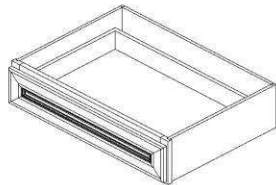

ITEM	Dimension(w)x(h)x(d)	GOLDEN MAPLE	ROYAL MAHOGANY MAPLE	ALPINE WHITE SHAKER(AS)	ESPRESSO SHAKER	Vanilla Cream Maple	ENGLISH CHESTNUT MAPLE
FD30	30"X7.5"X21"	✓	✓	✓	✓	✓	✓
	Note: Knee drawer cabinets. 30" Wide by 21" Deep