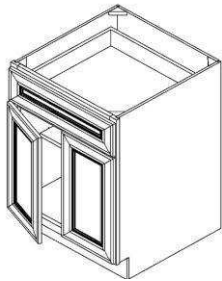

7 Days Guaranteed!

Express Wood Cabinets, Inc.

Phone: 888-508-4489

Email:Marketing@expresswoodcabinets.com

ITEM:BASE CABIN	Dimension(w)x(h)x(d)	GOLDEN MAPLE	ROYAL MAHOGANY MAPLE	ALPINE WHITE SHAKER(AS)	ESPRESSO SHAKER	Vanilla Cream Maple	ENGLISH CHESTNUT MAPLE
B09	9"X34.5"X24"	✓	✓	✓	✓	✓	✓
B12	12"X34.5"X24"	✓	✓	✓	✓	✓	✓
B15	15"X34.5"X24"	✓	✓	✓	✓	✓	✓
B18	18"X34.5"X24"	✓	✓	✓	✓	✓	✓
B21	21"X34.5"X24"	✓	✓	✓	✓	✓	✓
Note: 1 Drawer and 1 Door							

ITEM:BASE CABIN	Dimension(w)x(h)x(d)	GOLDEN MAPLE	ROYAL MAHOGANY MAPLE	ALPINE WHITE SHAKER(AS)	ESPRESSO SHAKER	Vanilla Cream Maple	ENGLISH CHESTNUT MAPLE
B24	24"X34.5"X24"	✓	✓	✓	✓	✓	✓
B27	27"X34.5"X24"	✓	✓	✓	✓	✓	✓
B30	30"X34.5"X24"	✓	✓	✓	✓	✓	✓
Note: 1 Drawer and 2 Doors							