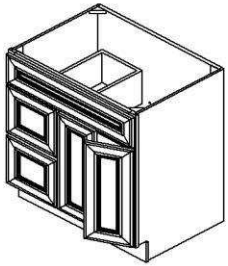

ITEM:VANITIES SI	Dimension(w)x(h)x(d)(w)	GOLDEN MAPLE	ROYAL MAHOGANY MAPLE	ALPINE WHITE SHAKER(AS)	ESPRESSO SHAKER	Vanilla Cream Maple	ENGLISH CHESTNUT MAPLE
FA3621DR	36"X34.5"X21"	N/A	✓	✓	✓	✓	✓
Note: TWO DOOR TWO DRAWER ONE DUMMY DRAWER FACE