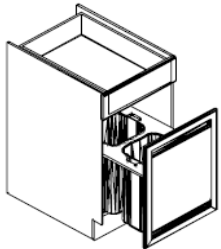

ITEM:TRASH CAB	Dimension(w)x(h)x(d)	GOLDEN MAPLE	ROYAL MAHOGANY MAPLE	ALPINE WHITE SHAKER(AS)	ESPRESSO SHAKER	Vanilla Cream Maple	ENGLISH CHESTNUT MAPLE
WB-18		✓	✓	✓	✓	✓	✓

Note: this is NOT a full cabinet, it is just a trash can insert for B18, cans are included.