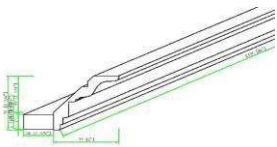

CCM8-2

ITEM:CROWN M	Dimension(w)x(h)x(d)	GOLDEN MAPLE	ROYAL MAHOGANY MAPLE	ALPINE WHITE SHAKER(AS)	ESPRESSO SHAKER	Vanilla Cream Maple	ENGLISH CHESTNUT MAPLE
CCM8-1		✓	✓	N/A	N/A	✓	✓
Note: 2 3/4" High, 96" Long.							
ITEM:CROWN M	Dimension(w)x(h)x(d)	GOLDEN MAPLE	SEDONA(SE)o	ALPINE WHITE SHAKER(AS)	ESPRESSO SHAKER	Vanilla Cream Maple	ENGLISH CHESTNUT MAPLE
CCM8-2		✓	✓	N/A	N/A	✓	✓
Note: 2 3/4" High, 96" Long.							
ITEM:DENTAL INS	Dimension(w)x(h)x(d)	GOLDEN MAPLE	SEDONA(SE)o	ALPINE WHITE SHAKER(AS)	ESPRESSO SHAKER	Vanilla Cream Maple	ENGLISH CHESTNUT MAPLE
DMI		✓	✓	N/A	N/A	✓	✓
Note: This is an insert molding for CCM8-1 AND CCM8-2							
ITEM:ROPE INSER	Dimension(w)x(h)x(d)	GOLDEN MAPLE	SEDONA(SE)o	ALPINE WHITE SHAKER(AS)	ESPRESSO SHAKER	Vanilla Cream Maple	ENGLISH CHESTNUT MAPLE
RMI		✓	✓	N/A	N/A	✓	✓
Note: This is an insert molding for CCM8-1 AND CCM8-2