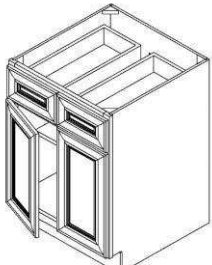

7 Days Guaranteed!

Express Wood Cabinets, Inc.

Phone: 888-508-4489

Email:Marketing@expresswoodcabinets.com

ITEM:BASE CABIN	Dimension(w)x(h)x(d)	GOLDEN MAPLE	ROYAL MAHOGANY MAPLE	ALPINE WHITE SHAKER(AS)	ESPRESSO SHAKER	Vanilla Cream Maple	ENGLISH CHESTNUT MAPLE
B09	9"X34.5"X24"	✓	✓	✓	✓	✓	✓
B12	12"X34.5"X24"	✓	✓	✓	✓	✓	✓
B15	15"X34.5"X24"	✓	✓	✓	✓	✓	✓
B18	18"X34.5"X24"	✓	✓	✓	✓	✓	✓
B21	21"X34.5"X24"	✓	✓	✓	✓	✓	✓
Note: 1 Drawer and 1 Door							

ITEM:BASE CABIN	Dimension(w)x(h)x(d)	GOLDEN MAPLE	ROYAL MAHOGANY MAPLE	ALPINE WHITE SHAKER(AS)	ESPRESSO SHAKER	Vanilla Cream Maple	ENGLISH CHESTNUT MAPLE
B24	24"X34.5"X24"	✓	✓	✓	✓	✓	✓
B27	27"X34.5"X24"	✓	✓	✓	✓	✓	✓
B30	30"X34.5"X24"	✓	✓	✓	✓	✓	✓
Note: 1 Drawer and 2 Doors							

ITEM:BASE CABIN	Dimension(w)x(h)x(d)	GOLDEN MAPLE	ROYAL MAHOGANY MAPLE	ALPINE WHITE SHAKER(AS)	ESPRESSO SHAKER	Vanilla Cream Maple	ENGLISH CHESTNUT MAPLE
B33	33"X34.5"X24"	✓	✓	✓	✓	✓	✓
B36	36"X34.5"X24"	✓	✓	✓	✓	✓	✓
Note: 2 Drawers and 2 Doors							