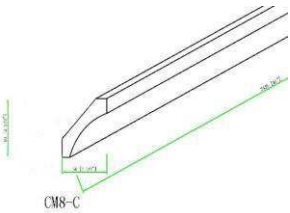

ITEM:CROWN M	Dimension(w)x(h)x(d)	GOLDEN MAPLE	ROYAL MAHOGANY MAPLE	ALPINE WHITE SHAKER(AS)	ESPRESSO SHAKER	Vanilla Cream Maple	ENGLISH CHESTNUT MAPLE
CM8-C		N/A	N/A	✓	✓	N/A	N/A
Note: 2 3/8" High, 96" Long and back support beam is 1 3/8" wide