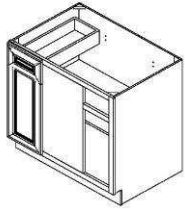

ITEM:BASE BLIND	Dimension(w)x(h)x(d)	GOLDEN MAPLE	ROYAL MAHOGANY MAPLE	ALPINE WHITE SHAKER(AS)	ESPRESSO SHAKER	Vanilla Cream Maple	ENGLISH CHESTNUT MAPLE
BBC39	39"X34.5"X24"	✓	✓	✓	✓	✓	✓
BBC42	42"X34.5"X24"	✓	✓	✓	✓	✓	✓
							-
							-
Note: Blind Corner Cabinet, Please specify Door on the LEFT or RIGHT.							
Note: Needs to be pulled out from wall Min 3", Max 6"							
							-
							-
ITEM:BASE LAZY	Dimension(w)x(h)x(d)	GOLDEN MAPLE	ROYAL MAHOGANY MAPLE	ALPINE WHITE SHAKER(AS)	ESPRESSO SHAKER	Vanilla Cream Maple	ENGLISH CHESTNUT MAPLE
BLS33	33"X34.5"X33"	✓	✓	✓	✓	✓	✓
BLS36	36"X34.5"X36"	✓	✓	✓	✓	✓	✓
Note: Chrome plates are included.							
ITEM:BASE END C	Dimension(w)x(h)x(d)	GOLDEN MAPLE	ROYAL MAHOGANY MAPLE	ALPINE WHITE SHAKER(AS)	ESPRESSO SHAKER	Vanilla Cream Maple	ENGLISH CHESTNUT MAPLE
BEC24	24"X34.5"X24"	✓	✓	✓	✓	✓	✓