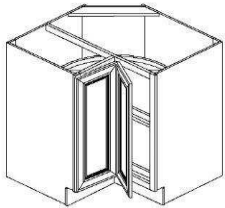

ITEM:BASE BLIND	Dimension(w)x(h)x(d)	GOLDEN MAPLE	ROYAL MAHOGANY MAPLE	ALPINE WHITE SHAKER(AS)	ESPRESSO SHAKER	Vanilla Cream Maple	ENGLISH CHESTNUT MAPLE
BBC39	39"X34.5"X24"	✓	✓	✓	✓	✓	✓
BBC42	42"X34.5"X24"	✓	✓	✓	✓	✓	✓
							-
							-
Note: Blind Corner Cabinet, Please specify Door on the LEFT or RIGHT.							
Note: Needs to be pulled out from wall Min 3", Max 6"							
							-
							-
ITEM:BASE LAZY	Dimension(w)x(h)x(d)	GOLDEN MAPLE	ROYAL MAHOGANY MAPLE	ALPINE WHITE SHAKER(AS)	ESPRESSO SHAKER	Vanilla Cream Maple	ENGLISH CHESTNUT MAPLE
BLS33	33"X34.5"X33"	✓	✓	✓	✓	✓	✓
BLS36	36"X34.5"X36"	✓	✓	✓	✓	✓	✓
Note: Chrome plates are included.							
ITEM:BASE END C	Dimension(w)x(h)x(d)	GOLDEN MAPLE	ROYAL MAHOGANY MAPLE	ALPINE WHITE SHAKER(AS)	ESPRESSO SHAKER	Vanilla Cream Maple	ENGLISH CHESTNUT MAPLE
BEC24	24"X34.5"X24"	✓	✓	✓	✓	✓	✓