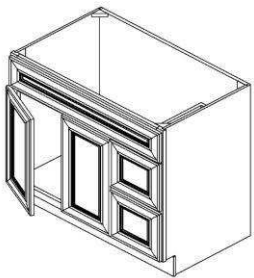

ITEM:VANITIES SI	Dimension(w)x(h)x(d)(w)	GOLDEN MAPLE	ROYAL MAHOGANY MAPLE	ALPINE WHITE SHAKER(AS)	ESPRESSO SHAKER	Vanilla Cream Maple	ENGLISH CHESTNUT MAPLE
FA3621DL	36"X34.5"X21"	N/A	✓	✓	✓	✓	✓
Note: TWO DOOR TWO DRAWER ONE DUMMY DRAWER FACE