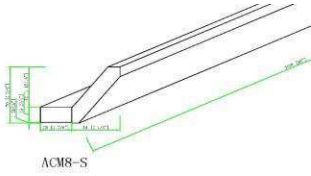

ITEM:CROWN M	Dimension(w)x(h)x(d)	GOLDEN MAPLE	ROYAL MAHOGANY MAPLE	ALPINE WHITE SHAKER(AS)	ESPRESSO SHAKER	Vanilla Cream Maple	ENGLISH CHESTNUT MAPLE
ACM8-S		N/A	N/A	✓	✓	N/A	N/A
Note: 2 3/8" High, 96" Long and back support beam is 1 3/8" wide