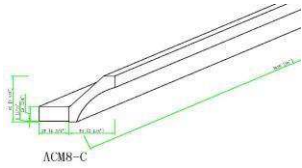

ITEM:CROWN M	Dimension(w)x(h)x(d)	GOLDEN MAPLE	ROYAL MAHOGANY MAPLE	ALPINE WHITE SHAKER(AS)	ESPRESSO SHAKER	Vanilla Cream Maple	ENGLISH CHESTNUT MAPLE
ACM8-C		N/A	N/A	✓	✓	N/A	N/A
Note: 2 3/8" High, 96" Long and back support beam is 1 3/8" wide