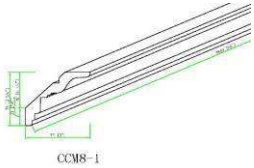

CCM8-1

ITEM:CROWN M	Dimension(w)x(h)x(d)	GOLDEN MAPLE	ROYAL MAHOGANY MAPLE	ALPINE WHITE SHAKER(AS)	ESPRESSO SHAKER	Vanilla Cream Maple	ENGLISH CHESTNUT MAPLE
CCM8-1		✓	✓	N/A	N/A	✓	✓
Note: 2 3/4" High, 96" Long.							
ITEM:CROWN M	Dimension(w)x(h)x(d)	GOLDEN MAPLE	SEDONA(SE)o	ALPINE WHITE SHAKER(AS)	ESPRESSO SHAKER	Vanilla Cream Maple	ENGLISH CHESTNUT MAPLE
CCM8-2		✓	✓	N/A	N/A	✓	✓
Note: 2 3/4" High, 96" Long.							
ITEM:DENTAL INS	Dimension(w)x(h)x(d)	GOLDEN MAPLE	SEDONA(SE)o	ALPINE WHITE SHAKER(AS)	ESPRESSO SHAKER	Vanilla Cream Maple	ENGLISH CHESTNUT MAPLE
DMI		✓	✓	N/A	N/A	✓	✓
Note: This is an insert molding for CCM8-1 AND CCM8-2							
ITEM:ROPE INSER	Dimension(w)x(h)x(d)	GOLDEN MAPLE	SEDONA(SE)o	ALPINE WHITE SHAKER(AS)	ESPRESSO SHAKER	Vanilla Cream Maple	ENGLISH CHESTNUT MAPLE
RMI		✓	✓	N/A	N/A	✓	✓
Note: This is an insert molding for CCM8-1 AND CCM8-2