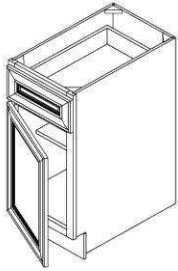

7 Days Guaranteed!

Express Wood Cabinets, Inc.

Phone: 888-508-4489

Email:Marketing@expresswoodcabinets.com

ITEM:BASE CABIN	Dimension(w)x(h)x(d)	GOLDEN MAPLE	ROYAL MAHOGANY MAPLE	ALPINE WHITE SHAKER(AS)	ESPRESSO SHAKER	Vanilla Cream Maple	ENGLISH CHESTNUT MAPLE
B09	9"X34.5"X24"	✓	✓	✓	✓	✓	✓
B12	12"X34.5"X24"	✓	✓	✓	✓	✓	✓
B15	15"X34.5"X24"	✓	✓	✓	✓	✓	✓
B18	18"X34.5"X24"	✓	✓	✓	✓	✓	✓
B21	21"X34.5"X24"	✓	✓	✓	✓	✓	✓
Note: 1 Drawer and 1 Door							

ITEM:BASE CABIN	Dimension(w)x(h)x(d)	GOLDEN MAPLE	ROYAL MAHOGANY MAPLE	ALPINE WHITE SHAKER(AS)	ESPRESSO SHAKER	Vanilla Cream Maple	ENGLISH CHESTNUT MAPLE
B24	24"X34.5"X24"	✓	✓	✓	✓	✓	✓
B27	27"X34.5"X24"	✓	✓	✓	✓	✓	✓
B30	30"X34.5"X24"	✓	✓	✓	✓	✓	✓
Note: 1 Drawer and 2 Doors							