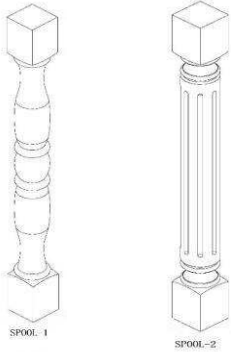

ITEM:VALANCE L	Dimension(w)x(h)x(d)	GOLDEN MAPLE	ROYAL MAHOGANY MAPLE	ALPINE WHITE SHAKER(AS)	ESPRESSO SHAKER	Vanilla Cream Maple	ENGLISH CHESTNUT MAPLE
VAL3612	36"x12"x.75"	✓	✓	✓	✓	✓	✓
VAL4212	42"x12"x.75"	✓	✓	✓	✓	✓	✓
VAL4812	48"x12"x.75"	✓	✓	✓	✓	✓	✓
ITEM:CORBEL	Dimension(w)x(h)x(d)	GOLDEN MAPLE	ROYAL MAHOGANY MAPLE	ALPINE WHITE SHAKER(AS)	ESPRESSO SHAKER	Vanilla Cream Maple	ENGLISH CHESTNUT MAPLE
CORBEL-1	4.5"x12"x4.5"	✓	✓	N/A	N/A	✓	✓
CORBEL-2	4.5"x12"x4.5"	N/A	N/A	✓	✓	N/A	N/A
ITEM:SPOOL	Dimension(w)x(h)x(d)	GOLDEN MAPLE	ROYAL MAHOGANY MAPLE	ALPINE WHITE SHAKER(AS)	ESPRESSO SHAKER	Vanilla Cream Maple	ENGLISH CHESTNUT MAPLE
SPOOL- 1	3"x34.5"x3"	✓	✓	N/A	N/A	✓	✓
SPOOL- 2	3"x34.5"x3"	N/A	N/A	✓	✓	N/A	N/A
ITEM:ROSETTE	Dimension(W)x(L)X(D)	GOLDEN MAPLE	ROYAL MAHOGANY MAPLE	ALPINE WHITE SHAKER(AS)	ESPRESSO SHAKER	Vanilla Cream Maple	ENGLISH CHESTNUT MAPLE
FB3X3	3"x3"X3/8"	✓	✓	✓	✓	✓	✓
NOTE: use on top of fluted filler