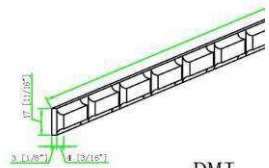

DMI

ITEM:CROWN M	Dimension(w)x(h)x(d)	GOLDEN MAPLE	ROYAL MAHOGANY MAPLE	ALPINE WHITE SHAKER(AS)	ESPRESSO SHAKER	Vanilla Cream Maple	ENGLISH CHESTNUT MAPLE
CCM8-1		✓	✓	N/A	N/A	✓	✓
Note: 2 3/4" High, 96" Long.							
ITEM:CROWN M	Dimension(w)x(h)x(d)	GOLDEN MAPLE	SEDONA(SE)o	ALPINE WHITE SHAKER(AS)	ESPRESSO SHAKER	Vanilla Cream Maple	ENGLISH CHESTNUT MAPLE
CCM8-2		✓	✓	N/A	N/A	✓	✓
Note: 2 3/4" High, 96" Long.							
ITEM:DENTAL INS	Dimension(w)x(h)x(d)	GOLDEN MAPLE	SEDONA(SE)o	ALPINE WHITE SHAKER(AS)	ESPRESSO SHAKER	Vanilla Cream Maple	ENGLISH CHESTNUT MAPLE
DMI		✓	✓	N/A	N/A	✓	✓
Note: This is an insert molding for CCM8-1 AND CCM8-2							
ITEM:ROPE INSER	Dimension(w)x(h)x(d)	GOLDEN MAPLE	SEDONA(SE)o	ALPINE WHITE SHAKER(AS)	ESPRESSO SHAKER	Vanilla Cream Maple	ENGLISH CHESTNUT MAPLE
RMI		✓	✓	N/A	N/A	✓	✓
Note: This is an insert molding for CCM8-1 AND CCM8-2