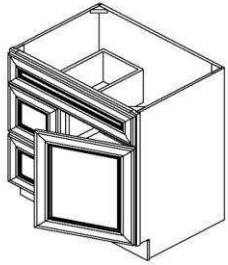

ITEM:VANITIES SI	Dimension(w)x(h)x(d)(w)	GOLDEN MAPLE	ROYAL MAHOGANY MAPLE	ALPINE WHITE SHAKER(AS)	ESPRESSO SHAKER	Vanilla Cream Maple	ENGLISH CHESTNUT MAPLE
FA3021DR	30"X34.5"X21"	N/A	✓	✓	✓	✓	✓
Note: ONE DOOR TWO DRAWER ONE DUMMY DRAWER FACE