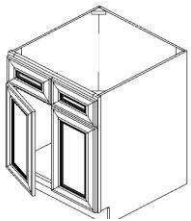

ITEM: DRAWER B	Dimension(w)x(h)x(d)	GOLDEN MAPLE	ROYAL MAHOGANY MAPLE	ALPINE WHITE SHAKER(AS)	ESPRESSO SHAKER	Vanilla Cream Maple	ENGLISH CHESTNUT MAPLE
DB12-3	12"X34.5"X24"	√	√	√	√	√	√
DB15-3	15"X34.5"X24"	√	√	√	√	√	√
DB18-3	18"X34.5"X24"	√	√	√	√	√	√
DB21-3	21"X34.5"X24"	√	√	√	√	√	√
DB24-3	24"X34.5"X24"	√	√	√	√	√	√
DB30-3	30"X34.5"X24"	√	√	√	√	√	√
DB36-3	36"X34.5"X24"	√	√	√	√	√	√
Note: 3 Drawers							
ITEM: SINK BASE	Dimension(w)x(h)x(d)	GOLDEN MAPLE	ROYAL MAHOGANY MAPLE	ALPINE WHITE SHAKER(AS)	ESPRESSO SHAKER	Vanilla Cream Maple	ENGLISH CHESTNUT MAPLE
SB24	24"X34.5"X24"	√	√	√	√	√	√
SB27	27"X34.5"X24"	√	√	√	√	√	√
SB30	30"X34.5"X24"	√	√	√	√	√	√
Note: 1 Dummy Drawer and 2 Doors							
ITEM: SINK BASE	Dimension(w)x(h)x(d)	GOLDEN MAPLE	ROYAL MAHOGANY MAPLE	ALPINE WHITE SHAKER(AS)	ESPRESSO SHAKER	Vanilla Cream Maple	ENGLISH CHESTNUT MAPLE
SB33	33"X34.5"X24"	√	√	√	√	√	√
SB36	36"X34.5"X24"	√	√	√	√	√	√
Note: 2 Dummy Drawers and 2 Doors							
ITEM: BASE SPICE	Dimension(w)x(h)x(d)	GOLDEN MAPLE	ROYAL MAHOGANY MAPLE	ALPINE WHITE SHAKER(AS)	ESPRESSO SHAKER	Vanilla Cream Maple	ENGLISH CHESTNUT MAPLE
BSR06	6"X34.5"X24"	√	√	√	√	√	√
BSR09	9"X34.5"X24"	√	√	√	√	√	√
Note: Spice Rack Cabinet