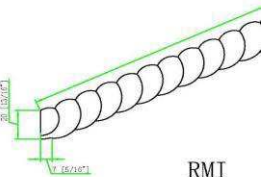

RMI

ITEM:CROWN M	Dimension(w)x(h)x(d)	GOLDEN MAPLE	ROYAL MAHOGANY MAPLE	ALPINE WHITE SHAKER(AS)	ESPRESSO SHAKER	Vanilla Cream Maple	ENGLISH CHESTNUT MAPLE
CCM8-1		✓	✓	N/A	N/A	✓	✓
Note: 2 3/4" High, 96" Long.							
ITEM:CROWN M	Dimension(w)x(h)x(d)	GOLDEN MAPLE	SEDONA(SE)o	ALPINE WHITE SHAKER(AS)	ESPRESSO SHAKER	Vanilla Cream Maple	ENGLISH CHESTNUT MAPLE
CCM8-2		✓	✓	N/A	N/A	✓	✓
Note: 2 3/4" High, 96" Long.							
ITEM:DENTAL INS	Dimension(w)x(h)x(d)	GOLDEN MAPLE	SEDONA(SE)o	ALPINE WHITE SHAKER(AS)	ESPRESSO SHAKER	Vanilla Cream Maple	ENGLISH CHESTNUT MAPLE
DMI		✓	✓	N/A	N/A	✓	✓
Note: This is an insert molding for CCM8-1 AND CCM8-2							
ITEM:ROPE INSER	Dimension(w)x(h)x(d)	GOLDEN MAPLE	SEDONA(SE)o	ALPINE WHITE SHAKER(AS)	ESPRESSO SHAKER	Vanilla Cream Maple	ENGLISH CHESTNUT MAPLE
RMI		✓	✓	N/A	N/A	✓	✓
Note: This is an insert molding for CCM8-1 AND CCM8-2