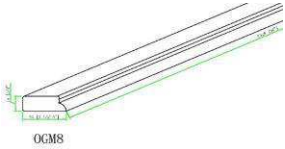

ITEM:TOE KICK	Dimension(w)x(h)x(d)	GOLDEN MAPLE	ROYAL MAHOGANY MAPLE	ALPINE WHITE SHAKER(AS)	ESPRESSO SHAKER	Vanilla Cream Maple	ENGLISH CHESTNUT MAPLE
TK8	4.5"X96"X1/8"	√	√	√	√	√	√
ITEM:QUARTER R	Dimension(w)x(h)x(d)	GOLDEN MAPLE	ROYAL MAHOGANY MAPLE	ALPINE WHITE SHAKER(AS)	ESPRESSO SHAKER	Vanilla Cream Maple	ENGLISH CHESTNUT MAPLE
QR8	.75"X96"X.75"	√	√	√	√	√	√
ITEM:OGEE MOL	Dimension(w)x(h)x(d)	GOLDEN MAPLE	ROYAL MAHOGANY MAPLE	ALPINE WHITE SHAKER(AS)	ESPRESSO SHAKER	Vanilla Cream Maple	ENGLISH CHESTNUT MAPLE
OGM8	1.75"X.96"X.75"	√	√	√	√	√	√
ITEM:SCRIBE MO	Dimension(w)x(h)x(d)	GOLDEN MAPLE	ROYAL MAHOGANY MAPLE	ALPINE WHITE SHAKER(AS)	ESPRESSO SHAKER	Vanilla Cream Maple	ENGLISH CHESTNUT MAPLE
SM8	.75"X96"X.25"	√	√	√	√	√	√