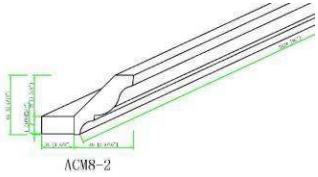

ITEM:CROWN M	Dimension(w)x(h)x(d)	GOLDEN MAPLE	ROYAL MAHOGANY MAPLE	ALPINE WHITE SHAKER(AS)	ESPRESSO SHAKER	Vanilla Cream Maple	ENGLISH CHESTNUT MAPLE
ACM8-2		✓	✓	N/A	N/A	✓	✓
Note: 2 9/16" High, 96" Long, back support beam is 1 3/8" wide.